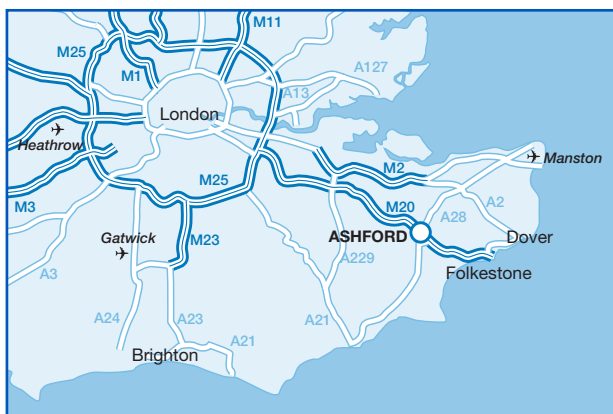

Directions to DAD UK Offices

DAD UK Ltd

Unit 10 & 15
Wotton Road
Wotton Trading Estate
Ashford
Kent TN23 6JS

T: 01233 630406

F: 01233 630708

E: info@dadgroup.co.uk

W: www.dadgroup.co.uk

By Road from M20, J10 (approx. 5 mins)

From London/M25 take the M20, direction Channel Tunnel. Exit M20 at Junction 10. At the roundabout, take fourth exit, signposted A2070. Go straight on for approximately 1/2 mile. At the roundabout, take 2nd exit. Go straight on for about 1 mile. At the roundabout, take 2nd exit down Malcolm Sargent Road. At the next roundabout, take 2nd exit, down Wotton Road. Follow the road for about 1/3 mile. Opposite Dog World Publications turn right into Wotton Trading Estate. DAD UK offices are located units 10&15. Car parking is available directly outside our offices.

By Rail

Nearest station is Ashford International. Taxis are available outside the station and will take less than 5 minutes to our offices.

By Air

Nearest Airports are London Gatwick and Kent International Airport.